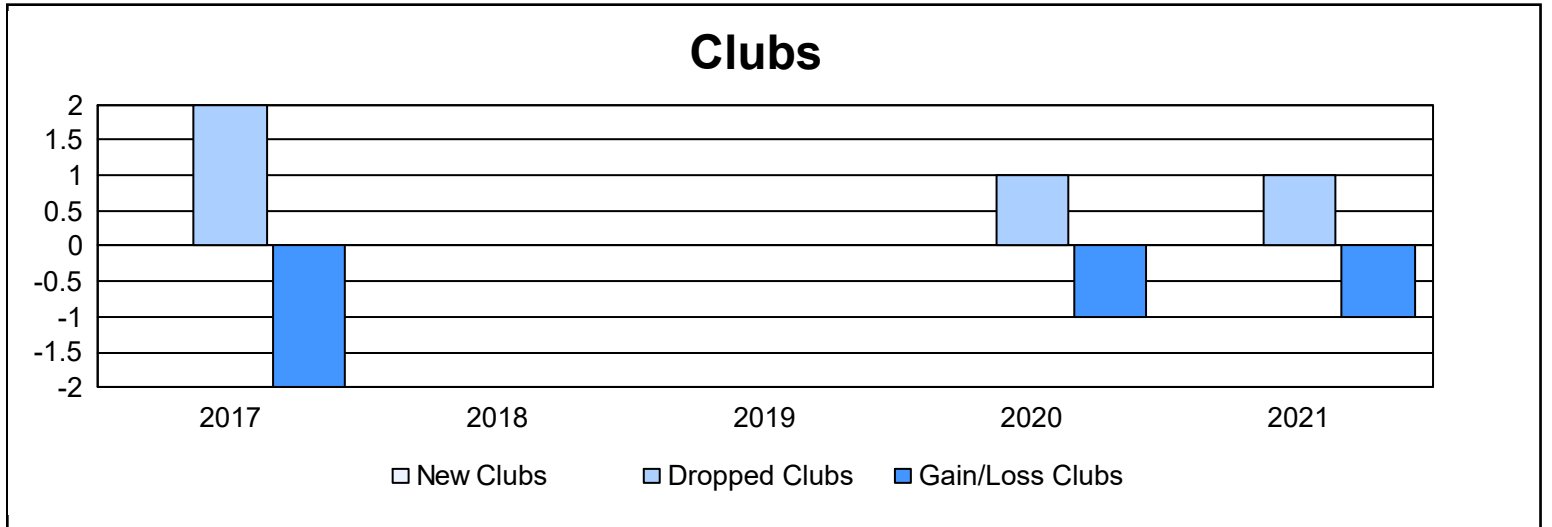

Year	New Clubs	Dropped Clubs	Gain/ Loss Clubs	New Members	Charter Members	Reinstate Members	Transfer Members	Total Member Added	Total Members Dropped	Gain/ Loss Members
2016-2017	0	2	-2	109	1	4	16	130	123	7
2017-2018	0	0	0	99	1	5	4	109	117	-8
2018-2019	0	0	0	52	0	4	5	61	101	-40
2019-2020	0	1	-1	50	1	1	17	69	145	-76
2020-2021	0	1	-1	28	0	11	3	42	105	-63
<b>Average</b>	<b>0</b>	<b>1</b>	<b>-1</b>	<b>68</b>	<b>1</b>	<b>5</b>	<b>9</b>	<b>82</b>	<b>118</b>	<b>-36</b>

### Membership Composition June 2021 Cumulative