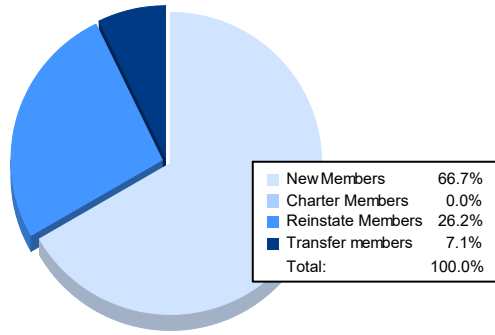

Year	New Clubs	Dropped Clubs	Gain/ Loss Clubs	New Members	Charter Members	Reinstate Members	Transfer Members	Total Member Added	Total Members Dropped	Gain/ Loss Members
2016-2017	0	2	-2	109	1	4	16	130	123	7
2017-2018	0	0	0	99	1	5	4	109	117	-8
2018-2019	0	0	0	52	0	4	5	61	101	-40
2019-2020	0	1	-1	50	1	1	17	69	145	-76
2020-2021	0	1	-1	28	0	11	3	42	105	-63
<b>Average</b>	<b>0</b>	<b>1</b>	<b>-1</b>	<b>68</b>	<b>1</b>	<b>5</b>	<b>9</b>	<b>82</b>	<b>118</b>	<b>-36</b>

### Membership Composition June 2021 Cumulative